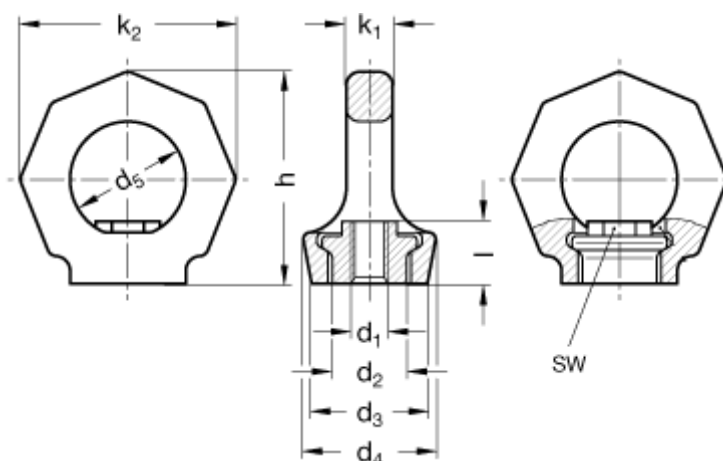

Article number: 201093512

Description: E+G Rotating lifting eye 12mm nut  
GN 583-M12

## Measures

$d_1 = M 12$	$l = 17$
$d_2 = 20$	Load capacity = 0,75 t [7,5 kN]
$d_3 = 30.0$	SW = 14
$d_4 = 34$	
$d_5 = 30$	
$h = 55$	
$k_1 = 10.0$	
$k_2 = 56$	